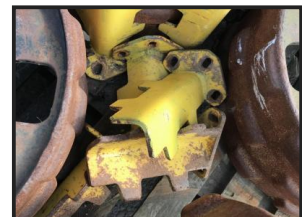

# Trench roller wheels and scraper bars Bomag. Wacker neuson. Ramax. Ammann

**£700.00**

X4 trench roller sheep's foot wheels and scraper bars in perfect order. Very little wear. Please study photos for all dimensions to ensure they fit your unit.

Product Details	
<i>Category/Type</i>	<i>Miscellaneous</i>
<i>Make</i>	<i>Trench roller wheels and scraper bars</i>
<i>Model</i>	<i>Bomag. Wacker neuson. Ramax. Ammann</i>
<i>Year</i>	-
<i>Hours</i>	-