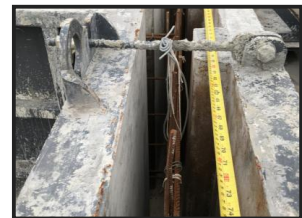

Concrete T section moulds T section moulds

£3,500.00

Concrete T section mould in like new condition. Only been used a handful of times. 25 units available. Very well made moulds. Please study photos for all dimensions. Price per unit.